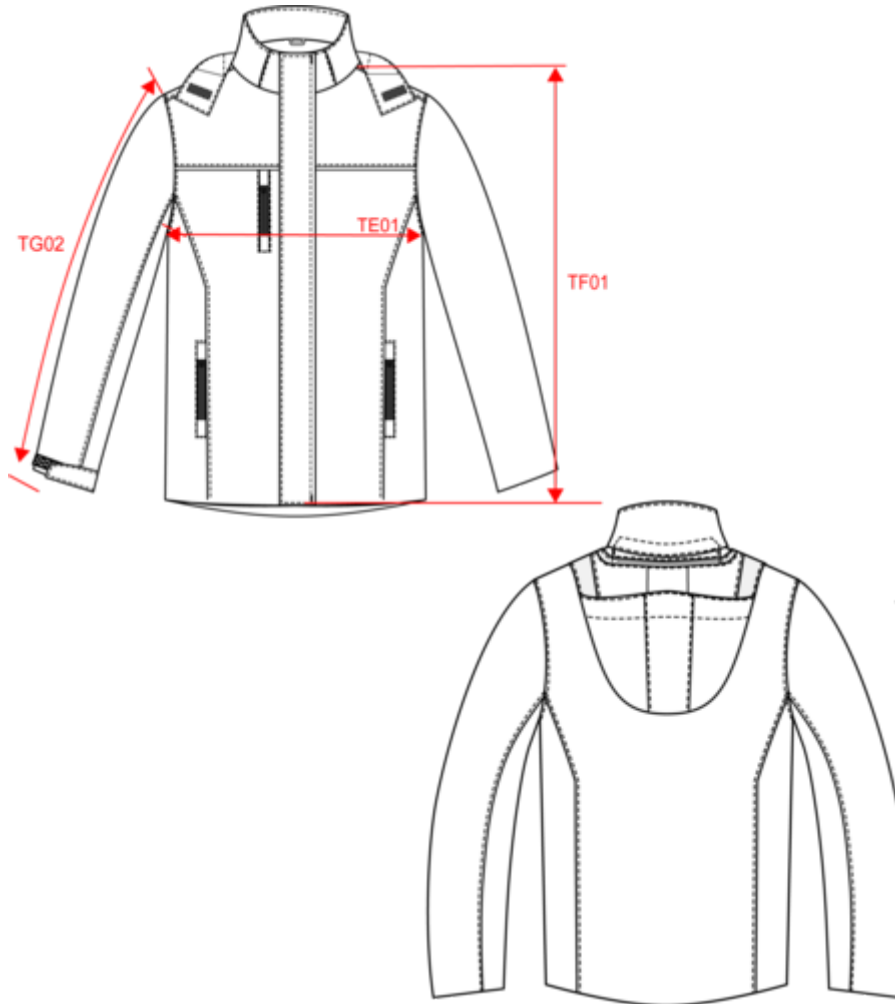

WK650

Unisex hooded performance parka

- Waterproof and breathable.
- Thick and comfortable thanks to its 2-part lining: quilted and fleece.
- Ripstop fabric that is resistant to abrasion.

100% polyester. Outer: 100% polyester ripstop. 2-layer bonded breathable 3000g/m2/24h and waterproof 10000 mm fabric. Complies with standard EN343:2019, Class 3 (garment protects against rain). Lining: 100% polyester. 100% polyester inner padding. Front: 2 side pockets and 1 chest pocket with waterproof nylon zip fastenings. 1 inner pocket with tear release fastening. Zip fastening with storm flap and tear release fastening. Contrasting piping at the chest. Lined and padded 3-panel hood detachable using an adjustable zip with stoppers and tear release fastening. Adjustable cuff with tear release fastening. 2-part lining: upper part fleece, lower part padded. Hem adjustable with stoppers. Invisible inner zip for decoration: 1 left, 1 hem. Hanging loop inside neck. Tear-away brand label.

More information

Logistic

Country of origin

Customs code

Washing instructions

WK650

Unisex hooded performance parka

Dimensions (cm)

Measurements in cm	XS	S	M	L	XL	XXL	3XL	4XL	5XL
TE01 - 1/2 chest width at 1.5cm below armhole	55.00	58.00	61.00	64.00	67.00	70.00	73.00	76.00	79.00
TF01 - Total height from HSP	73.00	75.00	77.00	79.00	81.00	83.00	85.00	87.00	89.00
TG02 - Long sleeve length	64.00	65.00	66.00	67.00	68.00	69.00	70.00	71.00	72.00